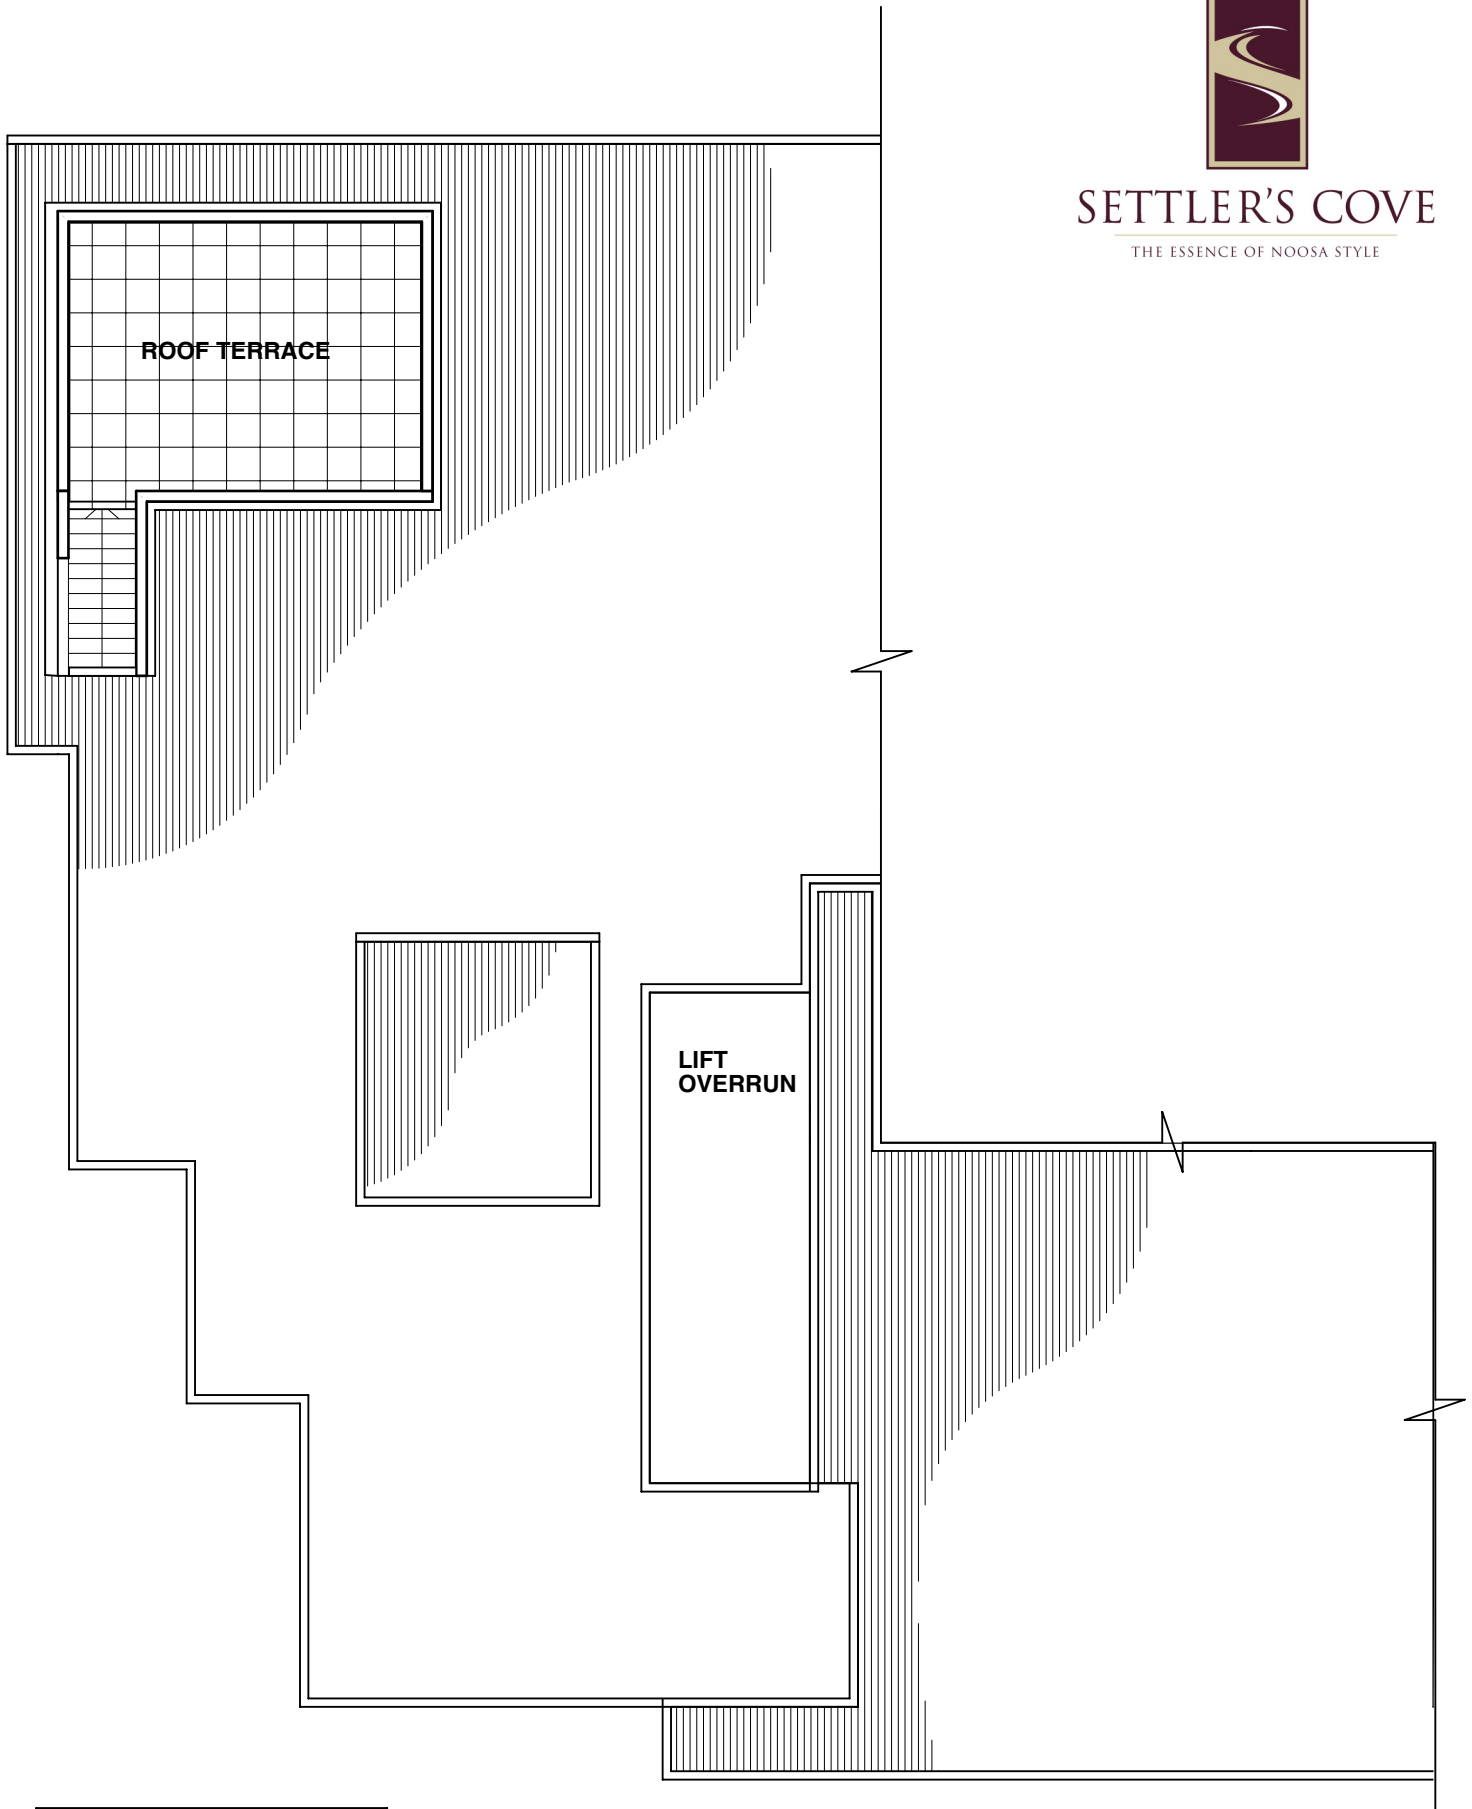

SETTLER'S COVE

THE ESSENCE OF NOOSA STYLE

TERRACE: 32.5m²

**ROOF TERRACE
APARTMENT 401 - ILUKA - LOT 5 - SERENITY CLOSE**