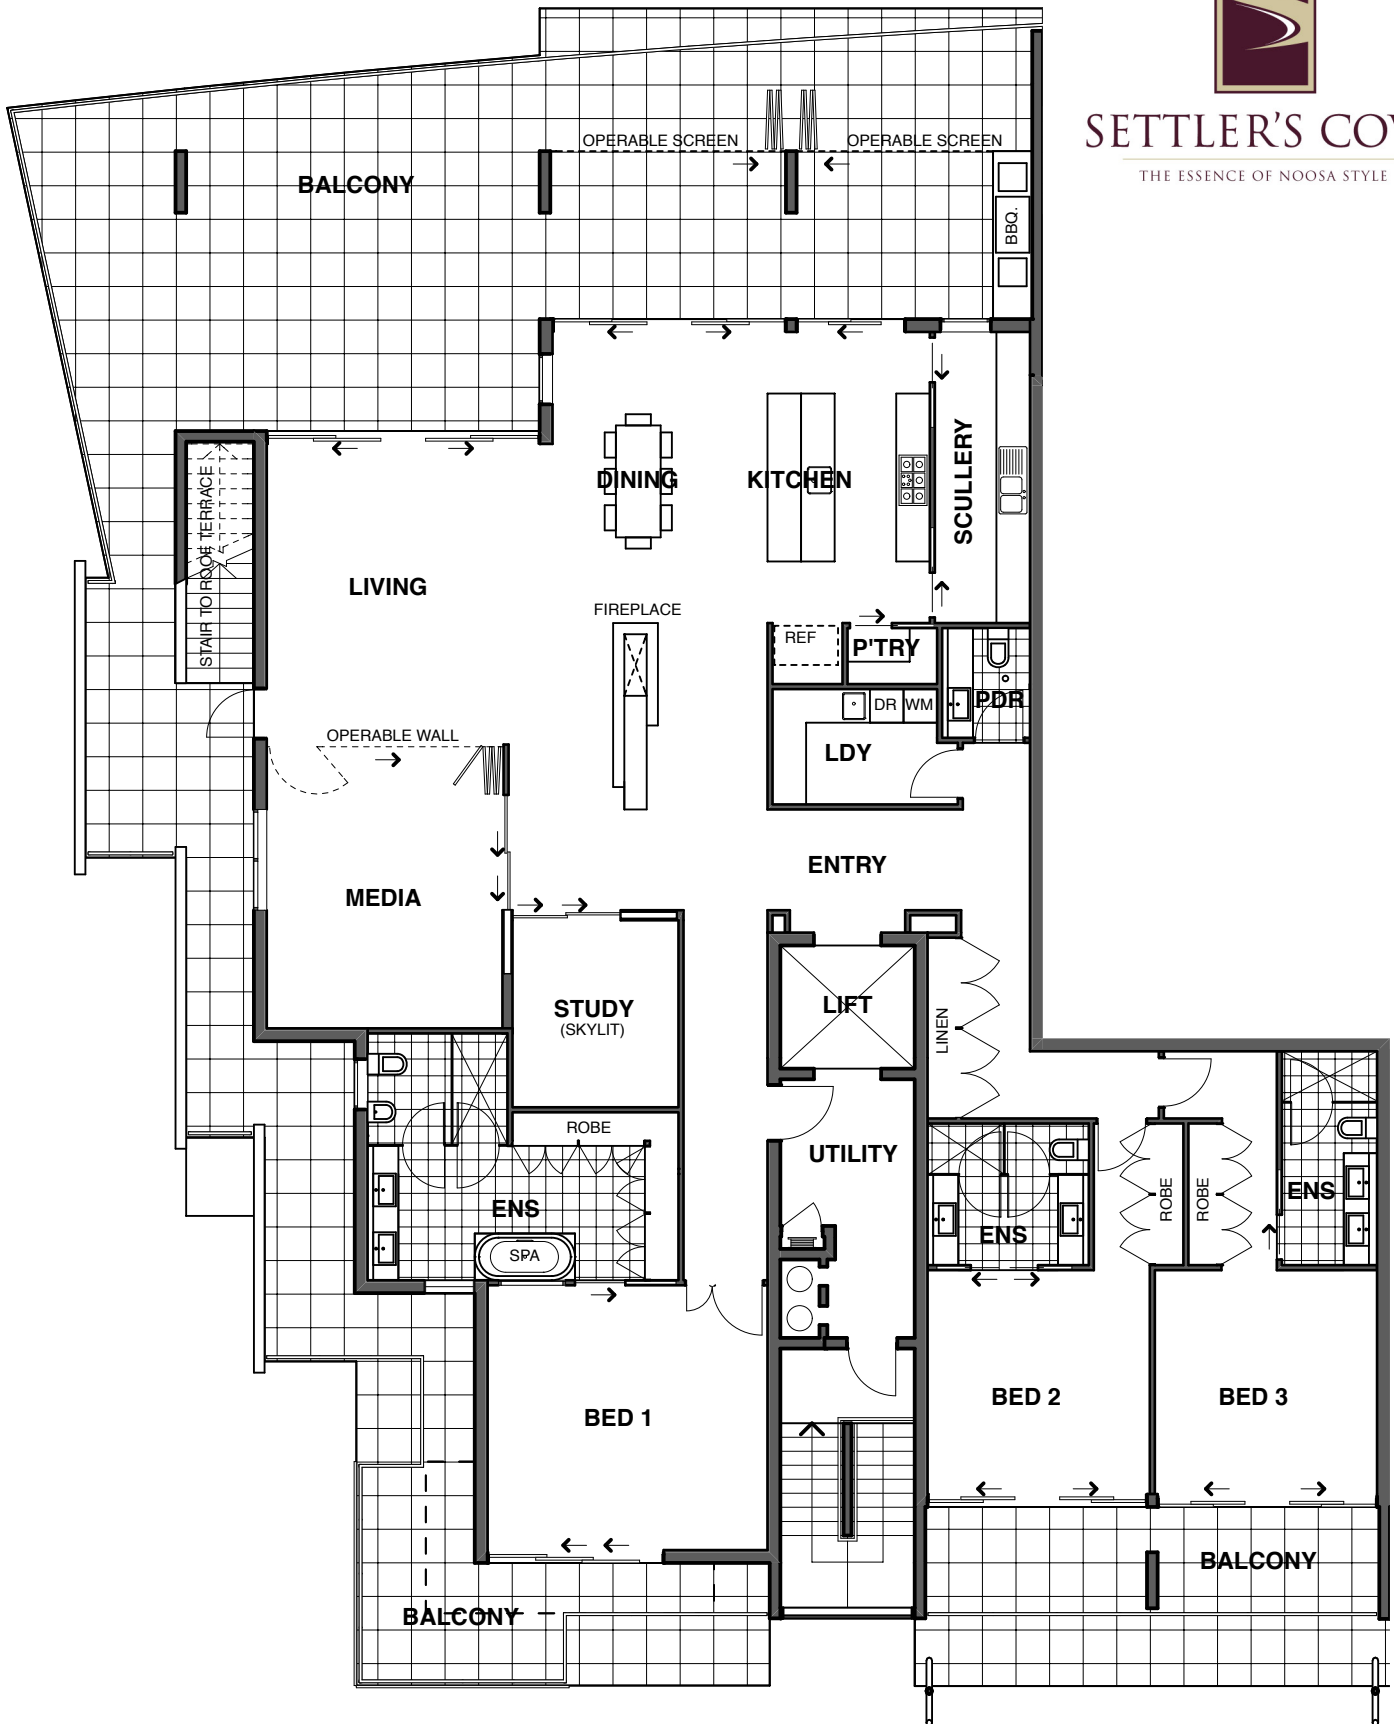

SETTLER'S COVE

THE ESSENCE OF NOOSA STYLE

INTERNAL: 289.0m²
BALCONIES: 183.0m²

APARTMENT 401 - ILUKA - LOT 5 - SERENITY CLOSE