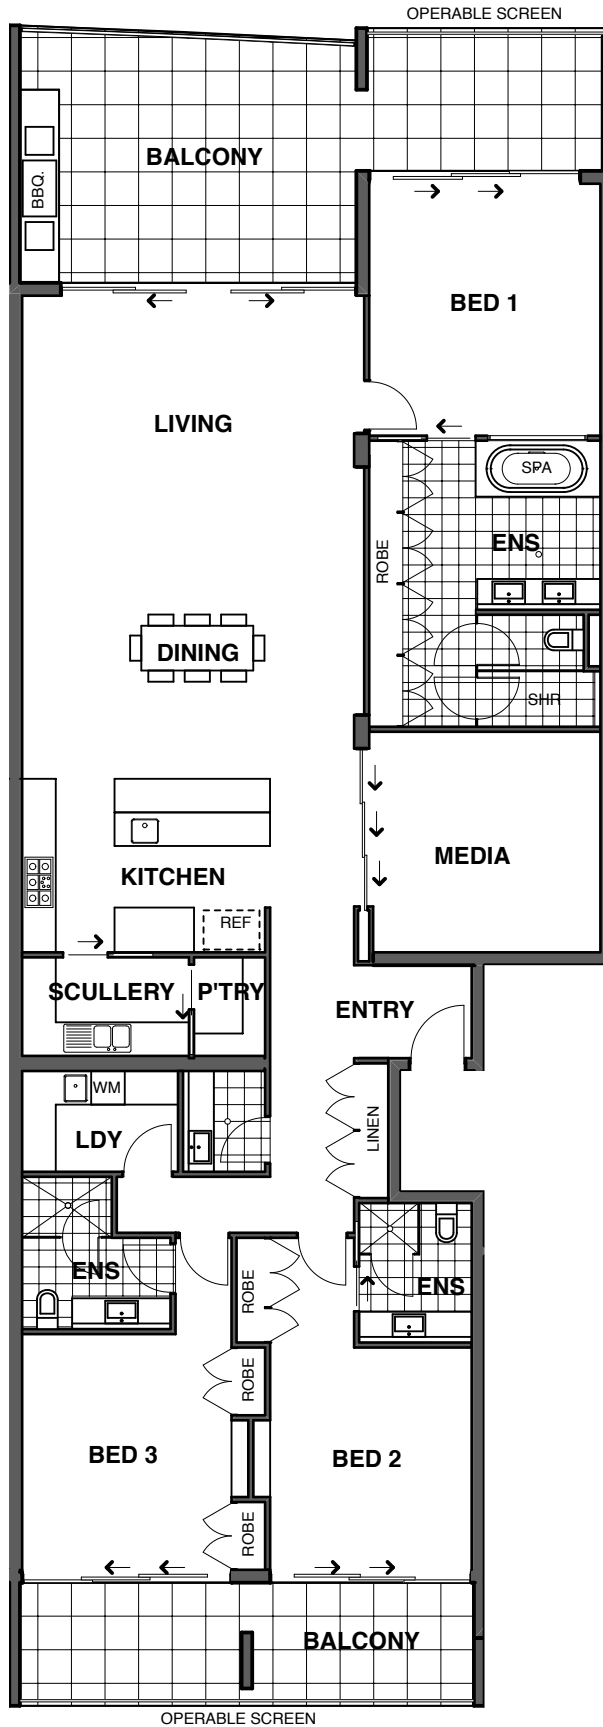

SETTLER'S COVE

THE ESSENCE OF NOOSA STYLE

INTERNAL: 224.0m²
BALCONIES: 59.0m²

APARTMENT 205/305 - ILUKA - LOT 5 - SERENITY CLOSE