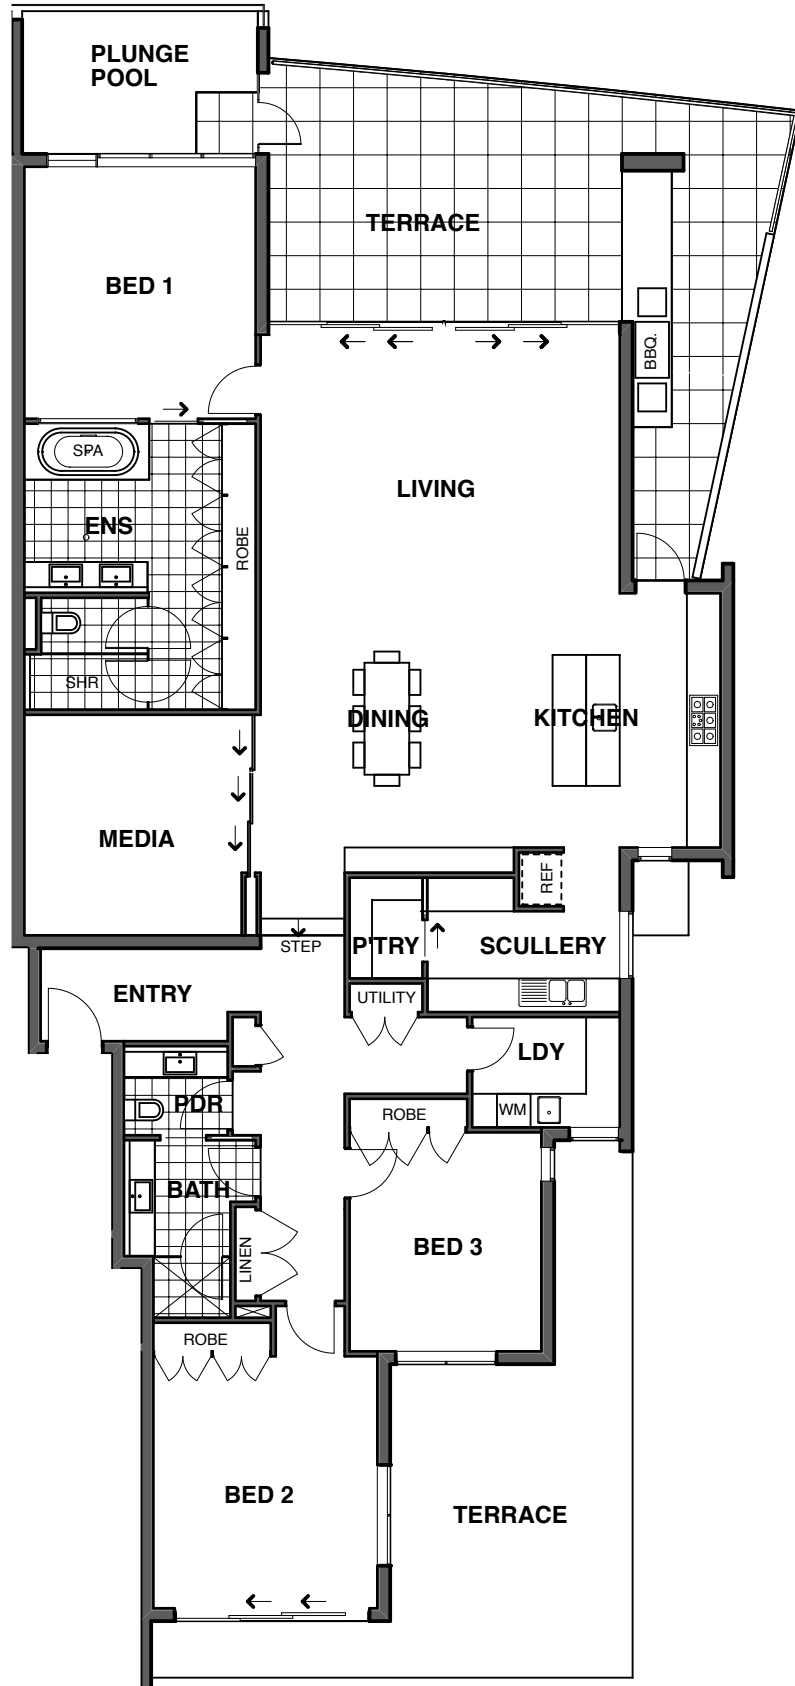

# SETTLER'S COVE

THE ESSENCE OF NOOSA STYLE

INTERNAL: 225.5m<sup>2</sup>  
TERRACES: 97.5m<sup>2</sup>

## APARTMENT 106 - ILUKA - LOT 5 - SERENITY CLOSE