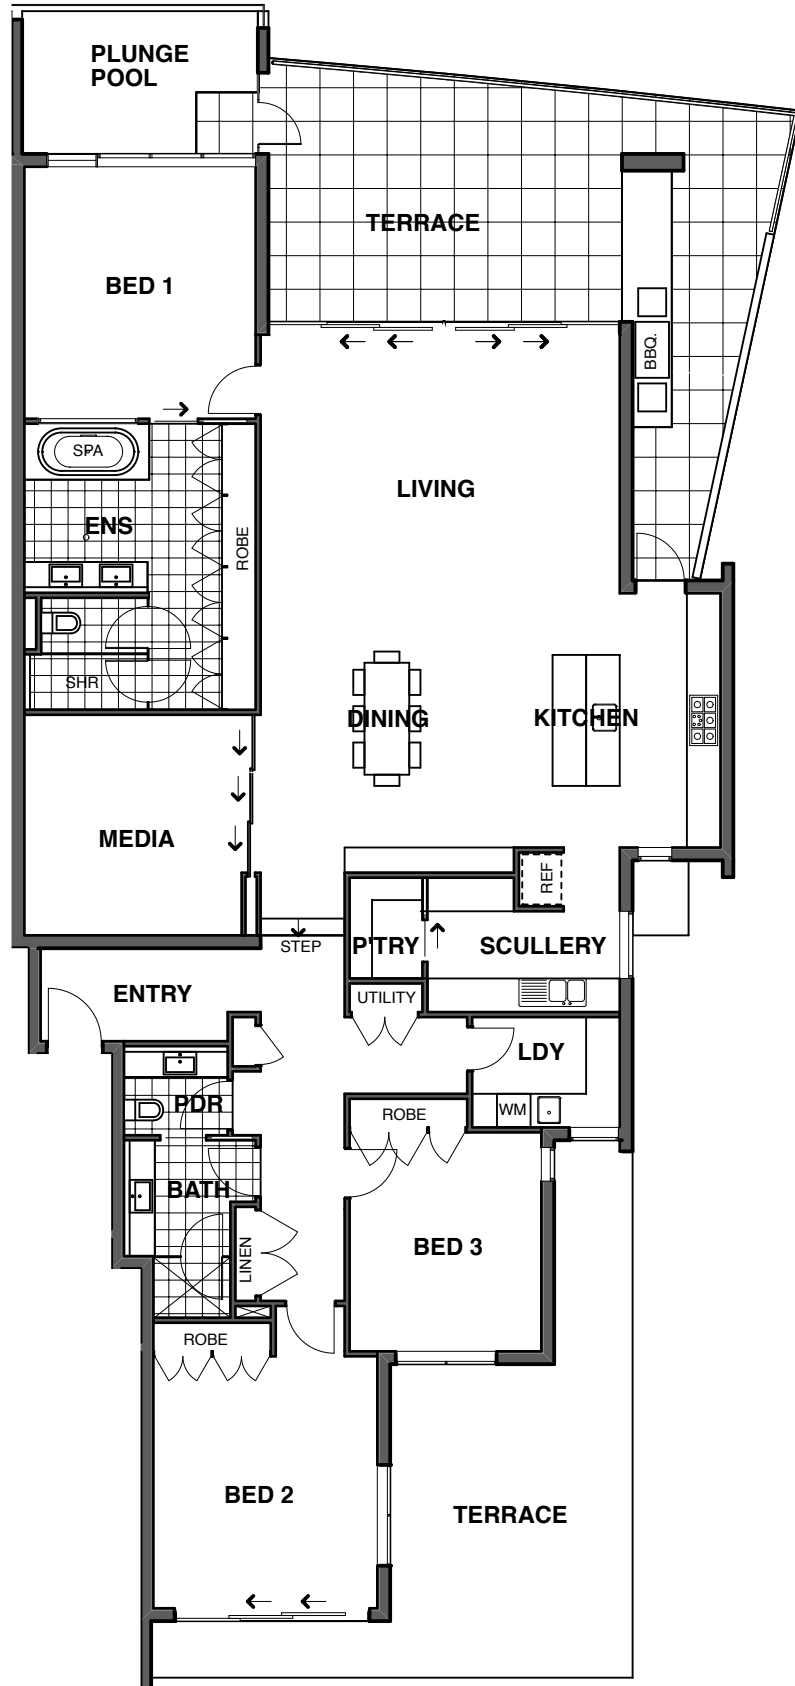

SETTLER'S COVE

THE ESSENCE OF NOOSA STYLE

INTERNAL: 225.5m²
TERRACES: 97.5m²

APARTMENT 106 - ILUKA - LOT 5 - SERENITY CLOSE