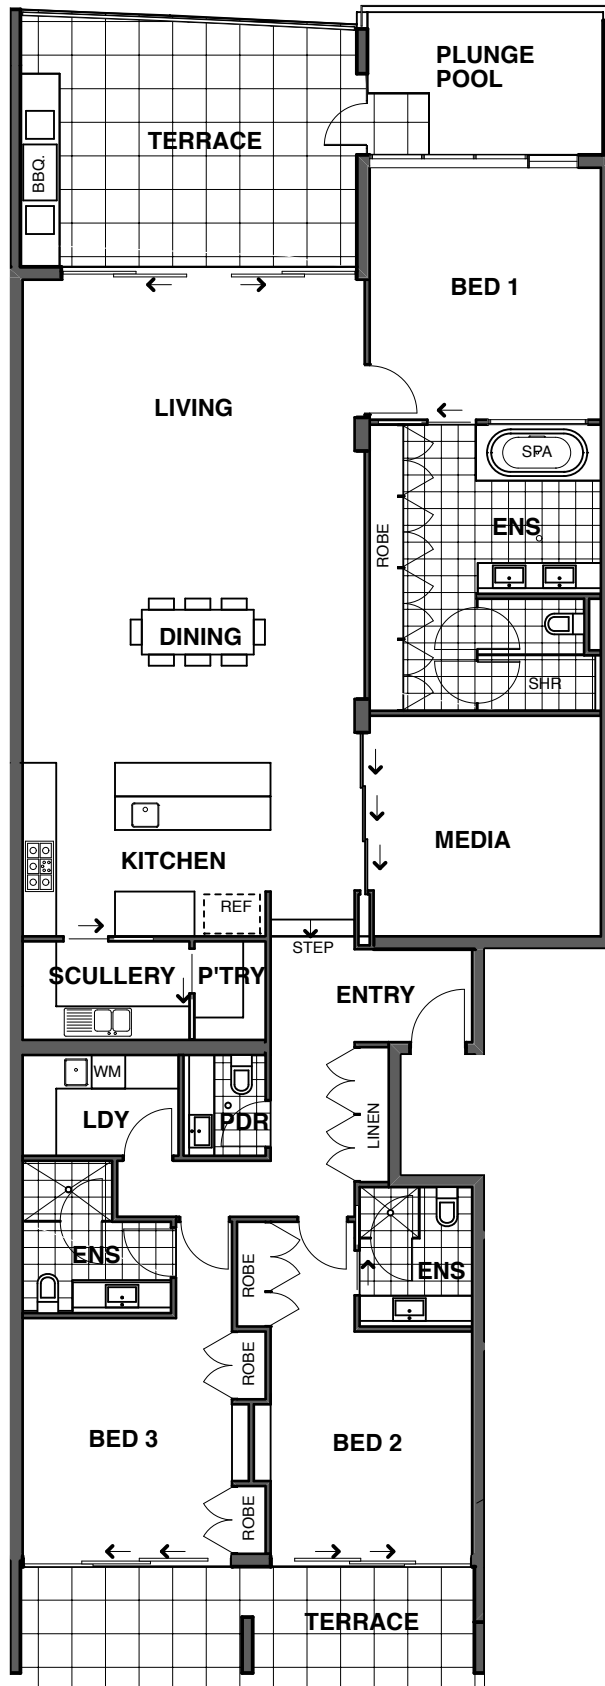

SETTLER'S COVE

THE ESSENCE OF NOOSA STYLE

INTERNAL: 224.0m²
TERRACES: 59.0m²

APARTMENT 105 - ILUKA - LOT 5 - SERENITY CLOSE