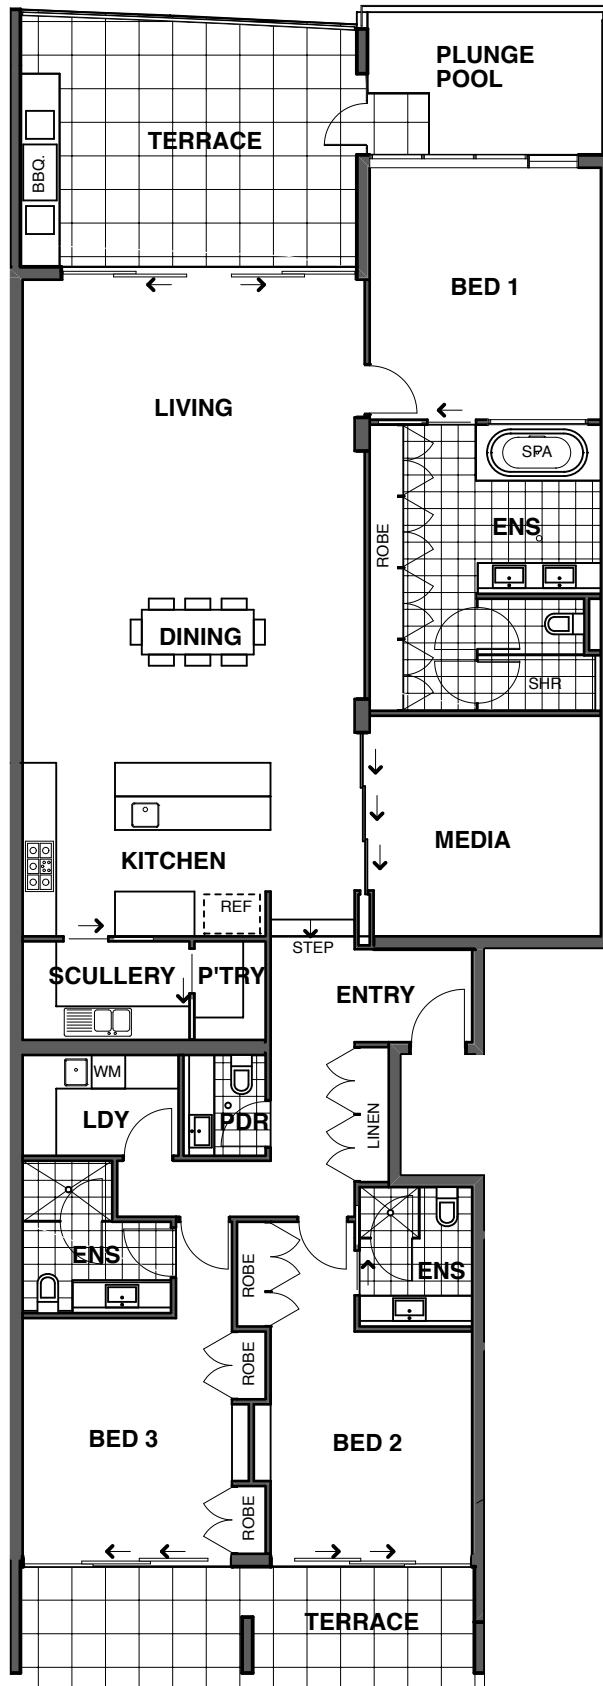

# SETTLER'S COVE

THE ESSENCE OF NOOSA STYLE

INTERNAL: 224.0m<sup>2</sup>  
TERRACES: 59.0m<sup>2</sup>

## APARTMENT 105 - ILUKA - LOT 5 - SERENITY CLOSE