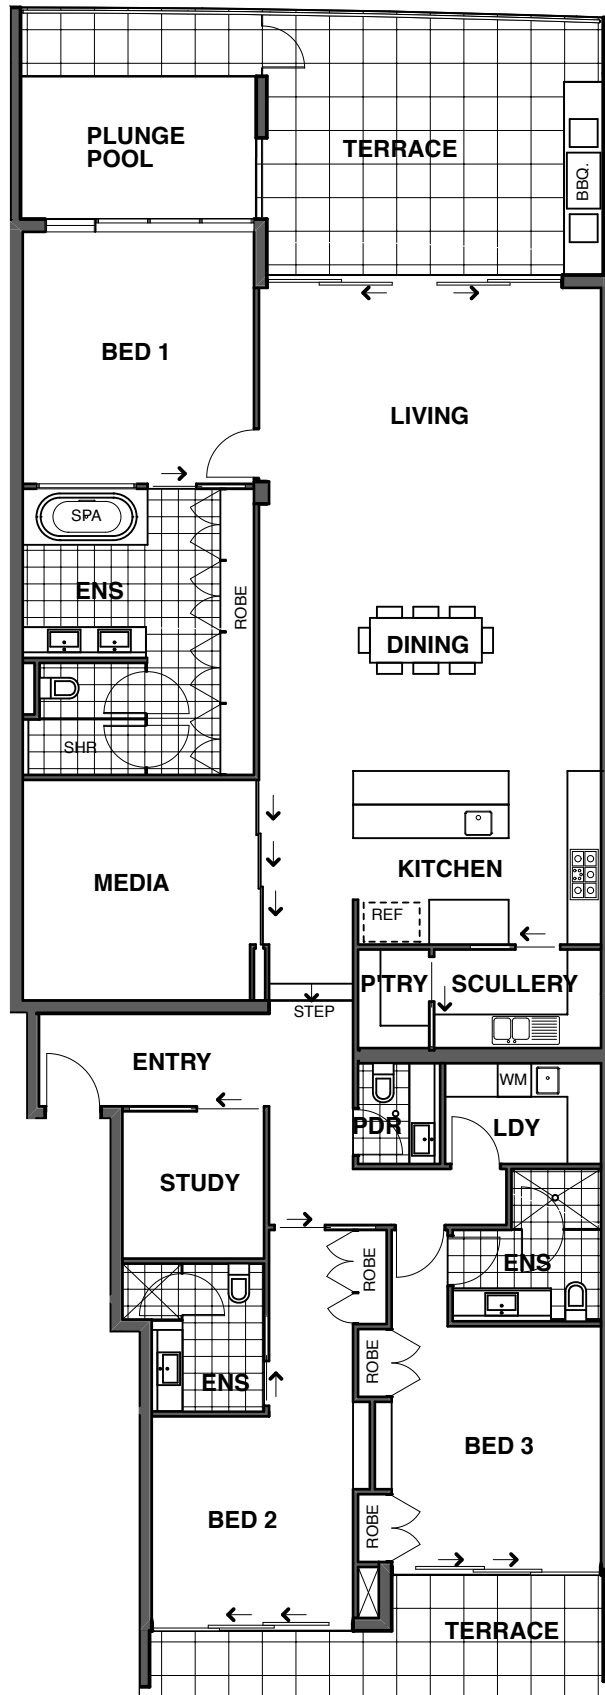

SETTLER'S COVE

THE ESSENCE OF NOOSA STYLE

INTERNAL: 235.5m²
TERRACES: 61.5m²

APARTMENT 104 - ILUKA - LOT 5 - SERENITY CLOSE