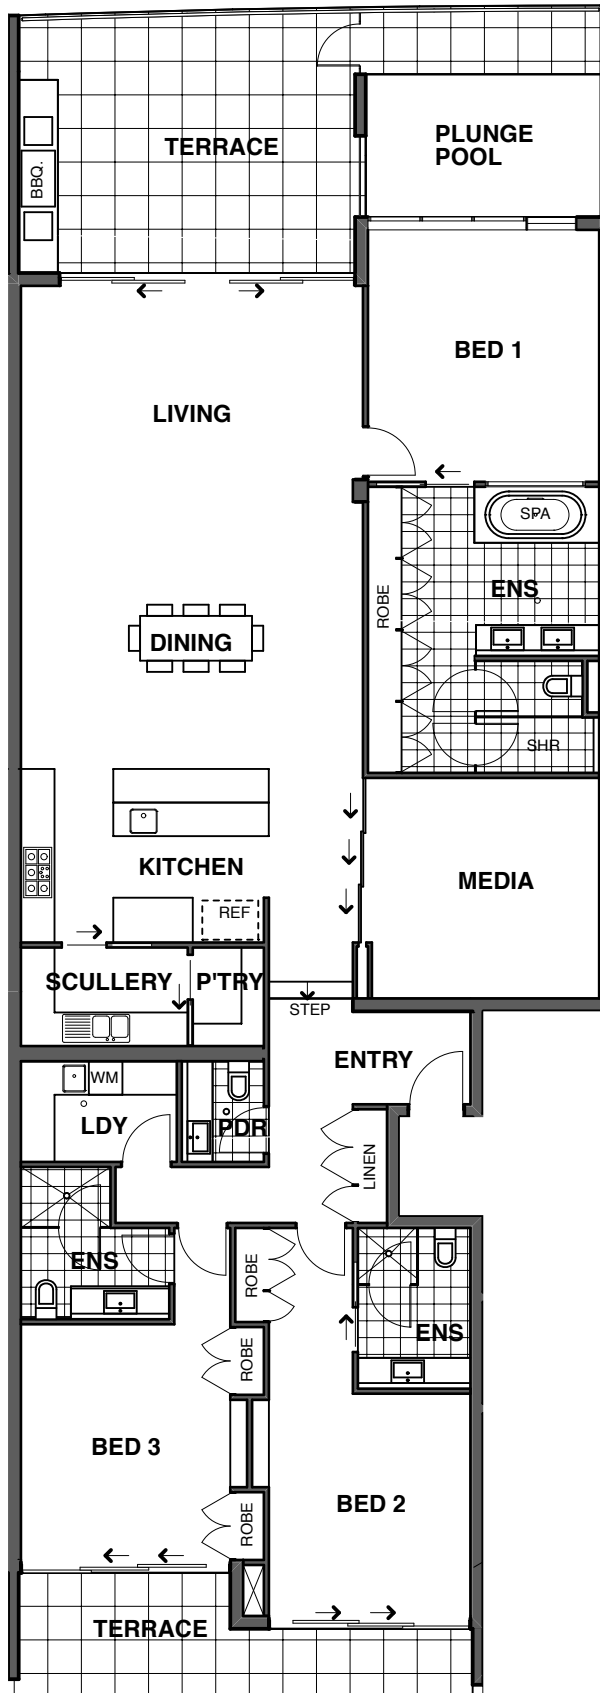

SETTLER'S COVE

THE ESSENCE OF NOOSA STYLE

INTERNAL: 227.0m²
TERRACES: 61.5m²

APARTMENT 103 - ILUKA - LOT 5 - SERENITY CLOSE