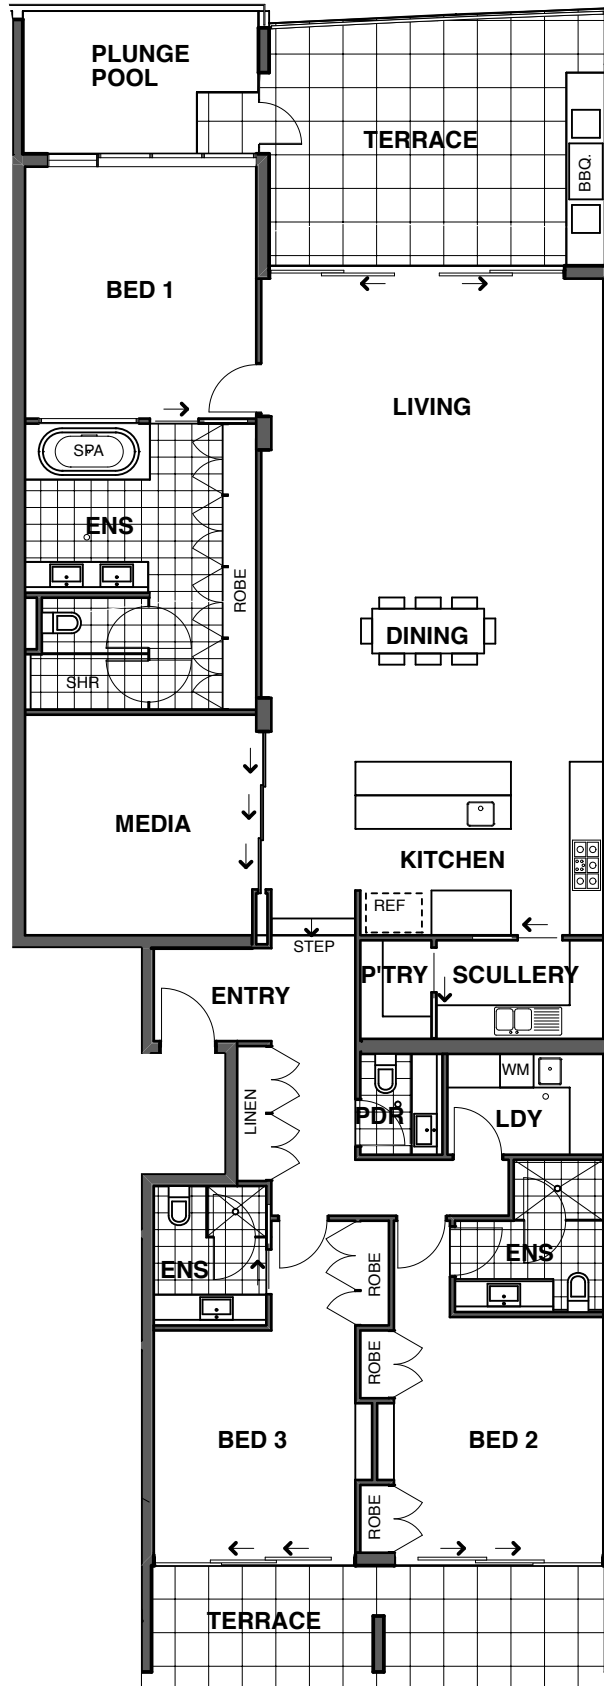

SETTLER'S COVE

THE ESSENCE OF NOOSA STYLE

INTERNAL: 224.0m²
TERRACES: 59.0m²

APARTMENT 102 - ILUKA - LOT 5 - SERENITY CLOSE