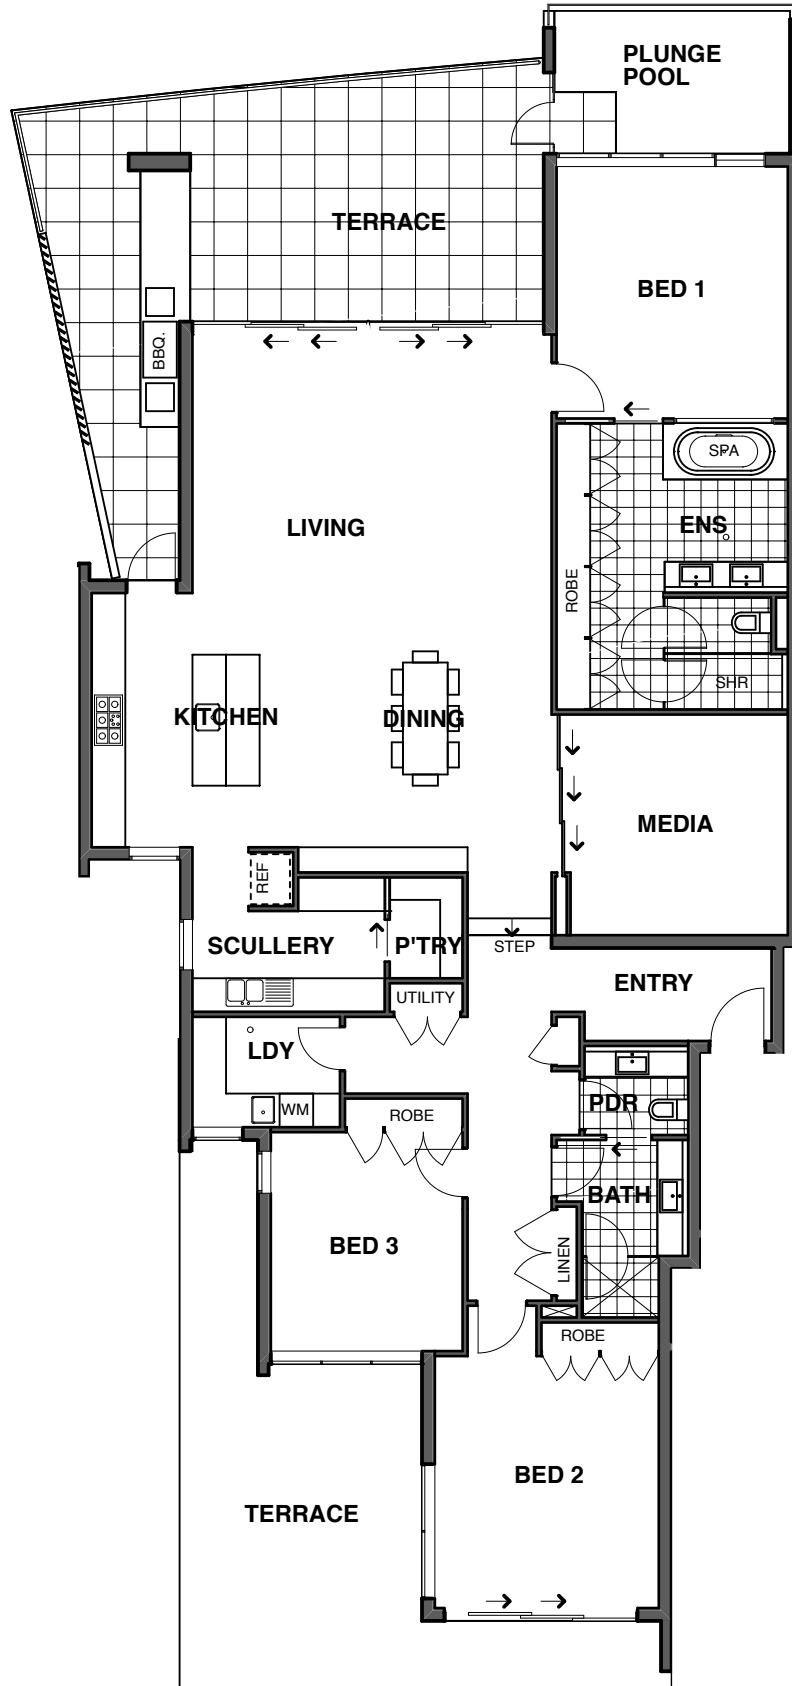

SETTLER'S COVE

THE ESSENCE OF NOOSA STYLE

INTERNAL: 225.5m²
TERRACES: 97.5m²

APARTMENT 101 - ILUKA - LOT 5 - SERENITY CLOSE